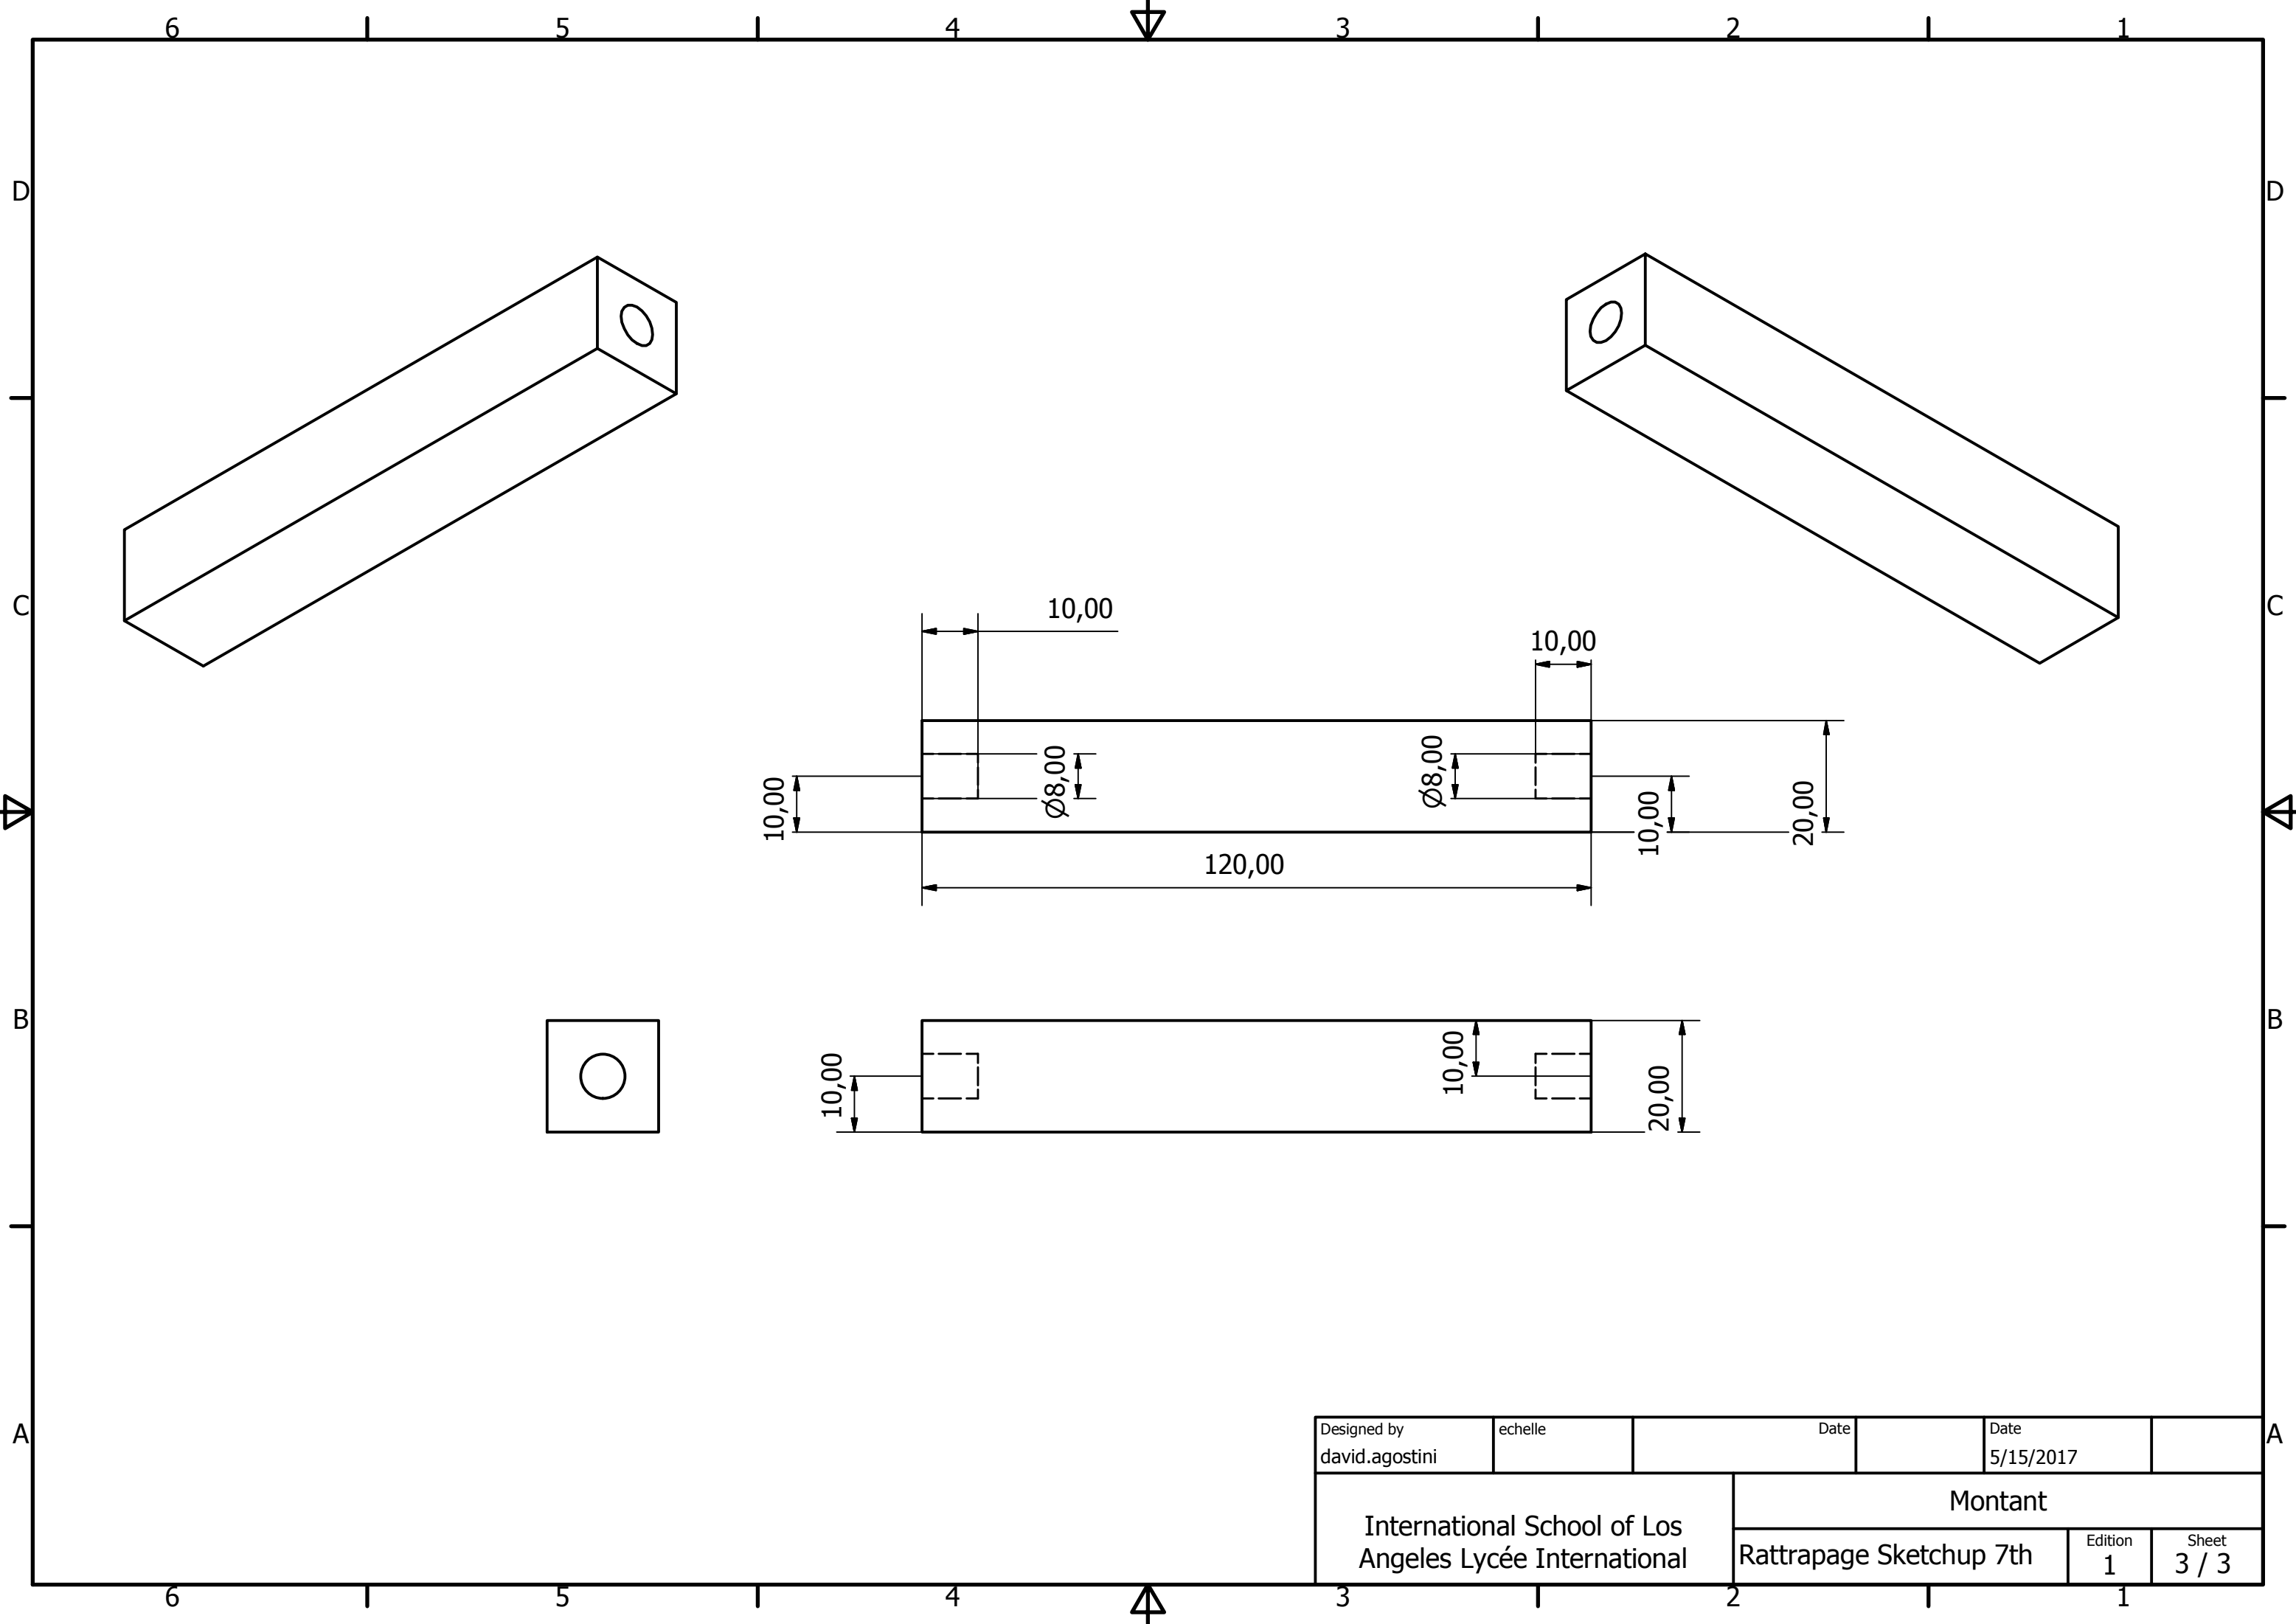

Designed by david.agostini	echelle	Date	Date 5/15/2017
International School of Los Angeles Lycée International		base	
		Rattrapage Sketchup 7th	Edition 1
		Sheet 1 / 3	

Designed by david.agostini	echelle	Date	Date 5/15/2017
International School of Los Angeles Lycée International		traverse	
		Rattrapage Sketchup 7th	Edition 1
		Sheet 2 / 3	

Designed by david.agostini	echelle	Date	Date 5/15/2017
International School of Los Angeles Lycée International		Montant	
		Rattrapage Sketchup 7th	Edition 1
		Sheet 3 / 3	