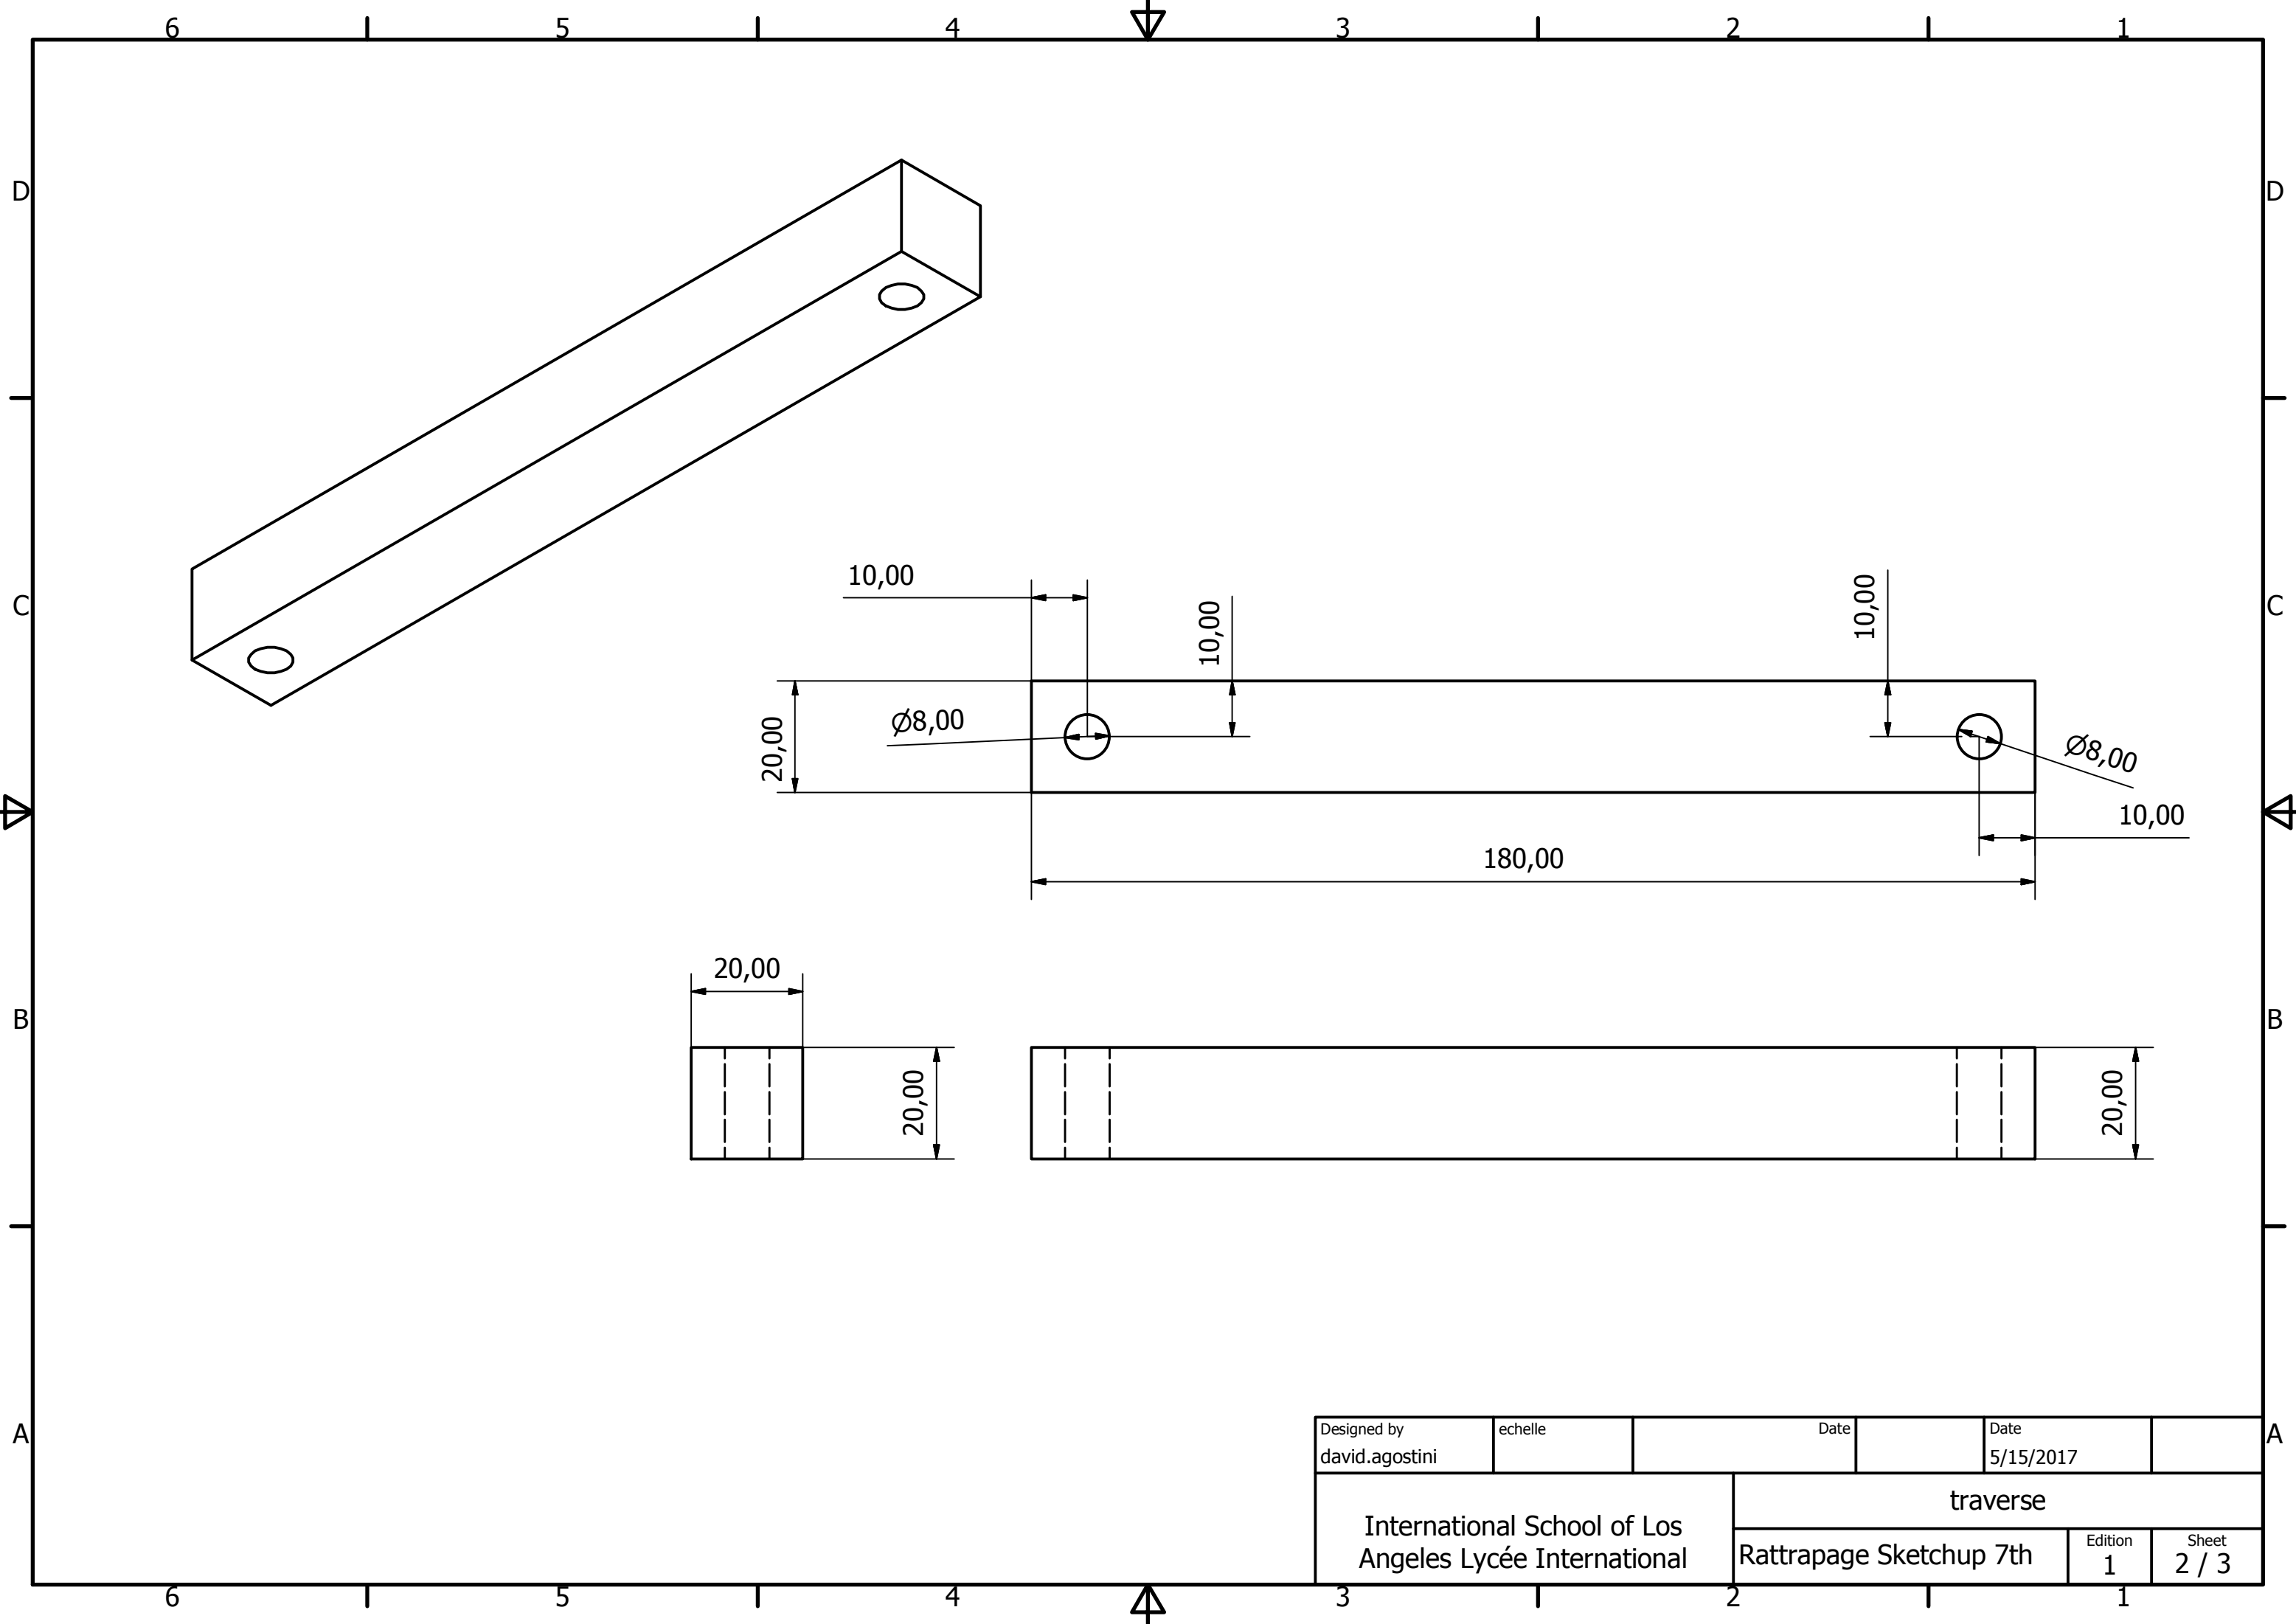

Designed by david.agostini	echelle	Date	Date 5/15/2017
International School of Los Angeles Lycée International		base	
		Rattrapage Sketchup 7th	Edition 1
		Sheet 1 / 3	

Designed by david.agostini	echelle	Date	Date 5/15/2017
International School of Los Angeles Lycée International		traverse	
		Rattrapage Sketchup 7th	Edition 1
		Sheet 2 / 3	

Designed by david.agostini	echelle	Date	Date 5/15/2017
International School of Los Angeles Lycée International		Montant	
		Rattrapage Sketchup 7th	Edition 1
		Sheet 3 / 3	