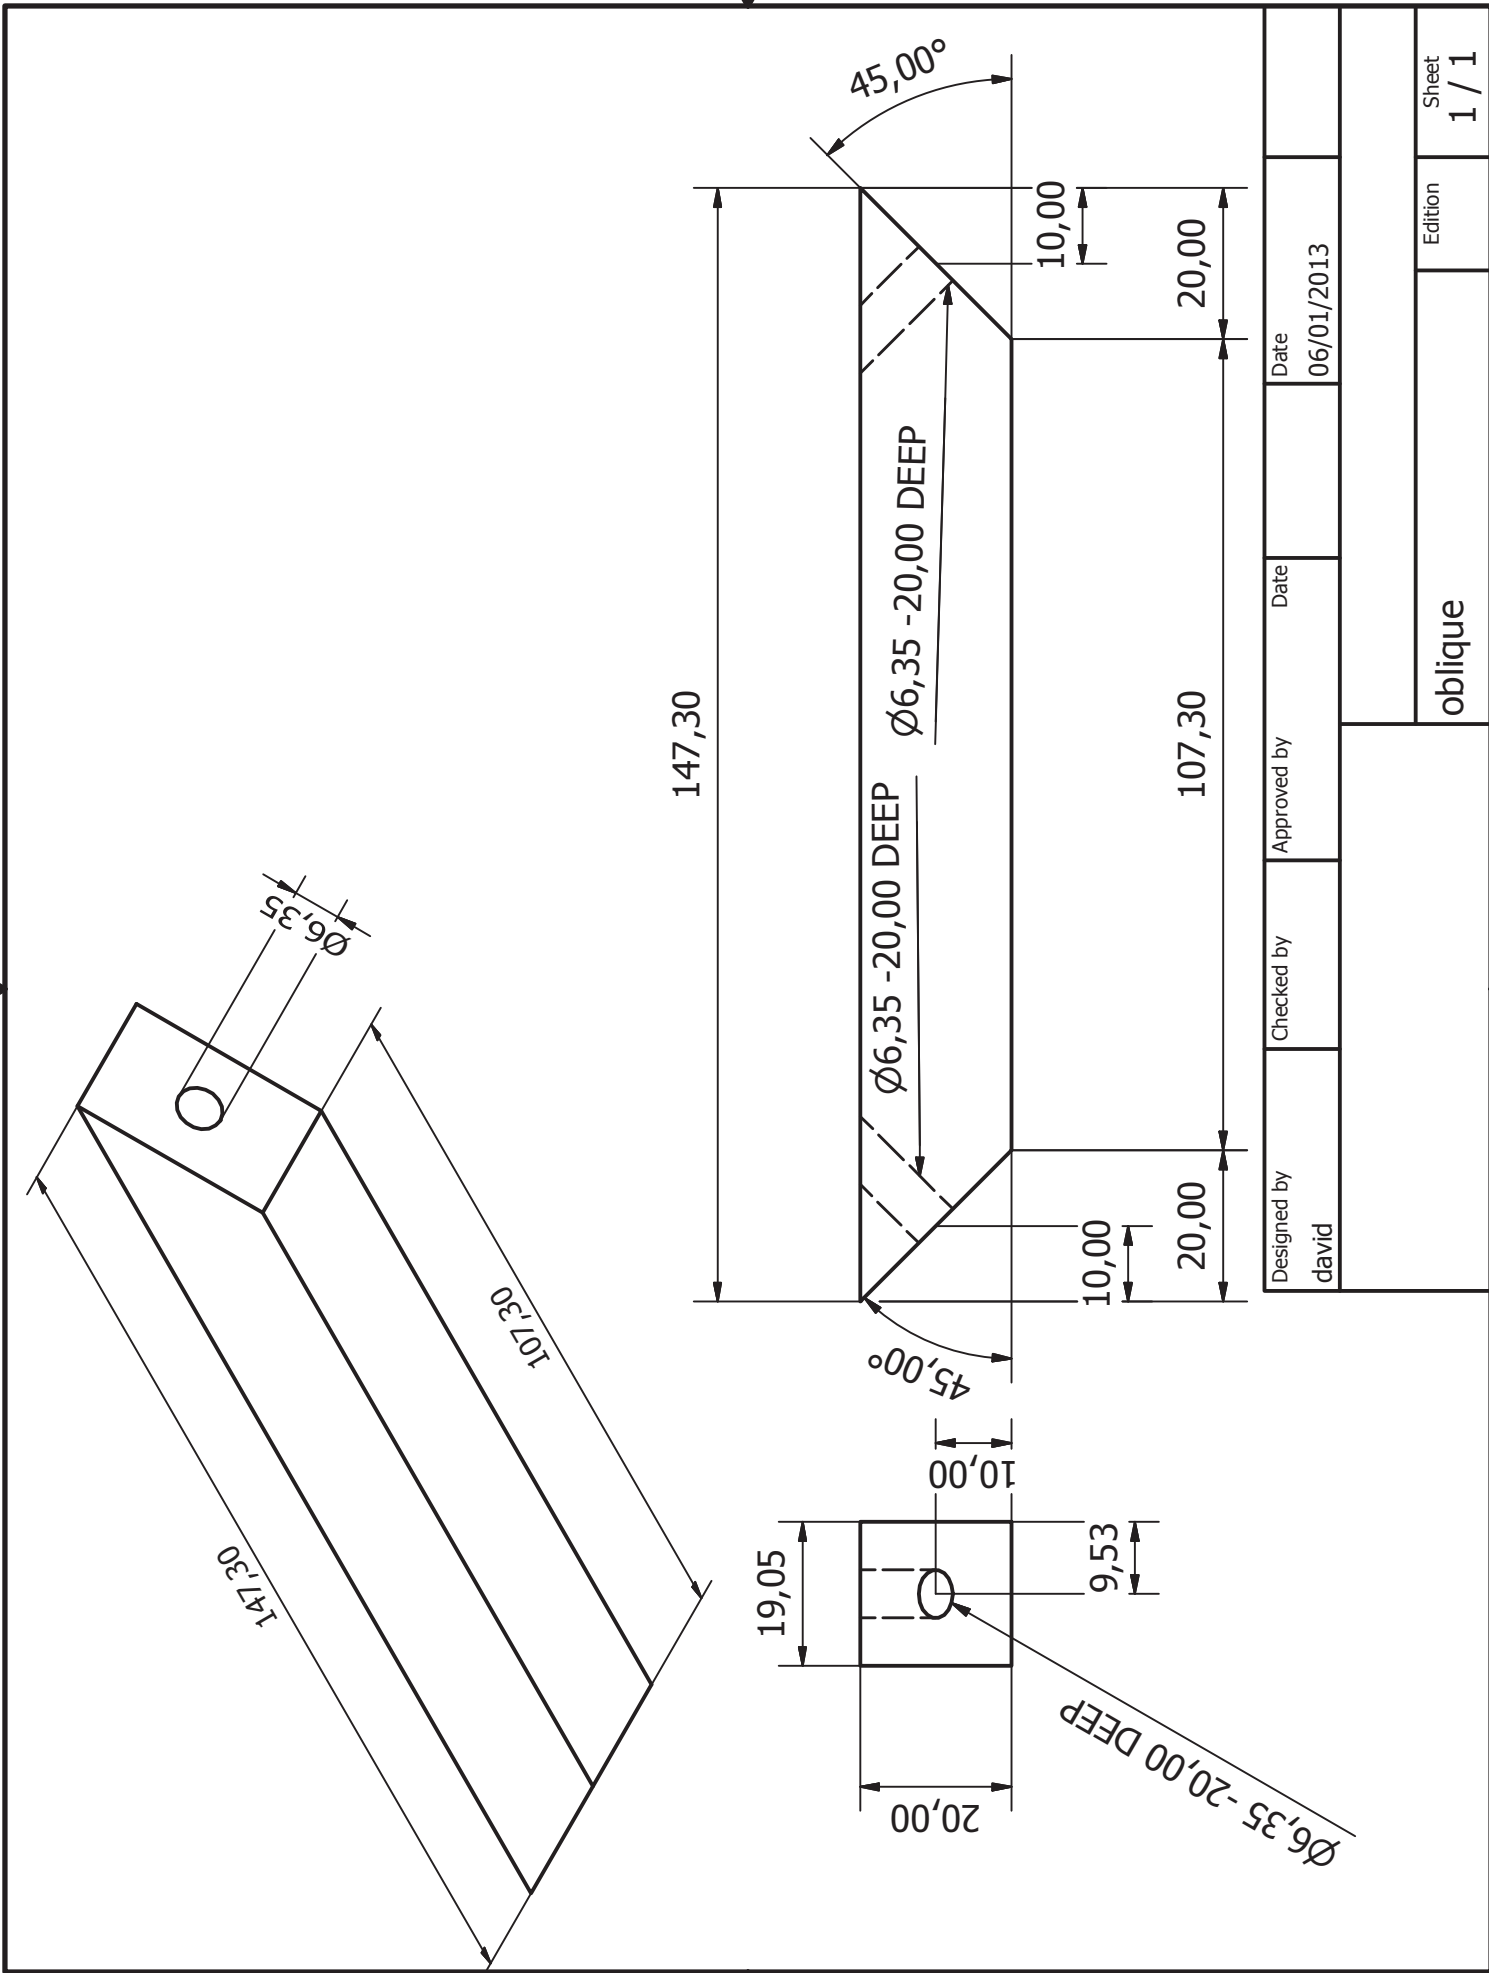

B

A

1

REALISE PAR UN PRODUIT AUTODESK A BUT EDUCATIF

2

B

A

2

1

REALISE PAR UN PRODUIT AUTODESK A BUT EDUCATIF